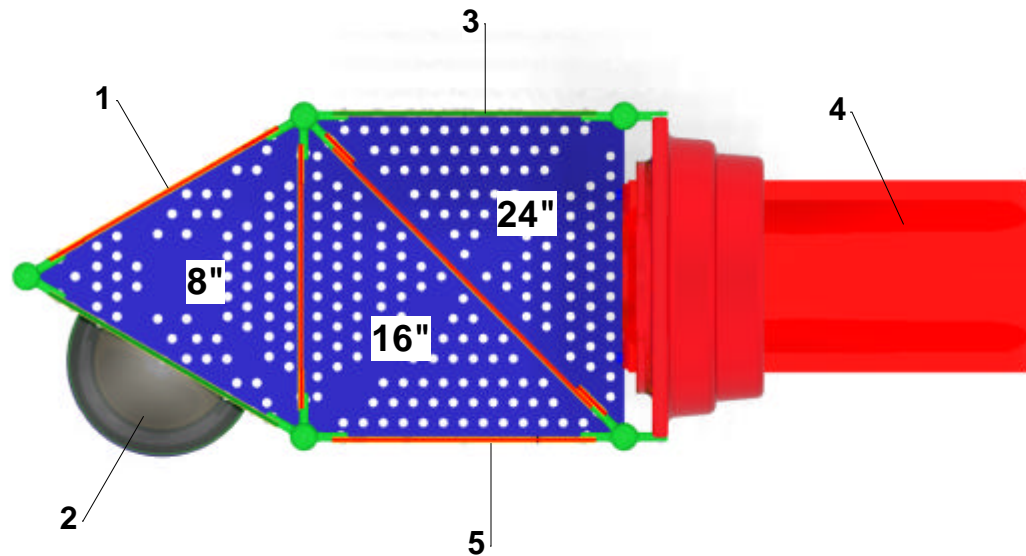

Notes

1. Access Deck with Handholds
2. Bubble Panel
3. Splash Panel
4. Single Poly Slide
5. Clubhouse Panel

124 Kendall St.
Point Edward, ON Canada
N7T 7J4

1.800.463.2361
info@ApePlayground.com

Project ID:
Easy Combo Slide