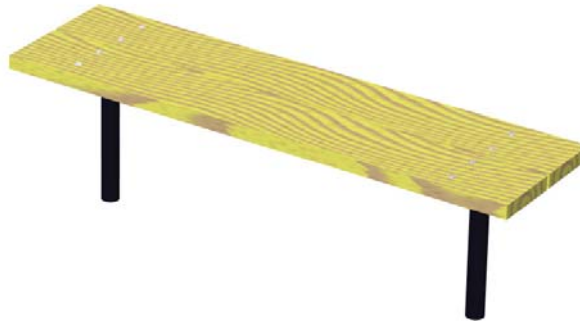

Park Accessories

Active Playground Equipment - Parts Catalogue - 2006

Description
PARK BENCH STEEL
Green thermo plastic
footing mount

Lengths
72"
96"

Description
PARK BENCH ACQ 72
Footing mount

Description
PARK BENCH ACQ 72
Grade Mount

Grade mount

Description
PLAYER'S BENCH ACQ 72
Footing Mount

Park Accessories

Active Playground Equipment - Parts Catalogue - 2006

Description
PLAYER'S BENCH ACQ 72
Grade Mount

Description
PLAYERS BENCH ACQ 96
Footing mount