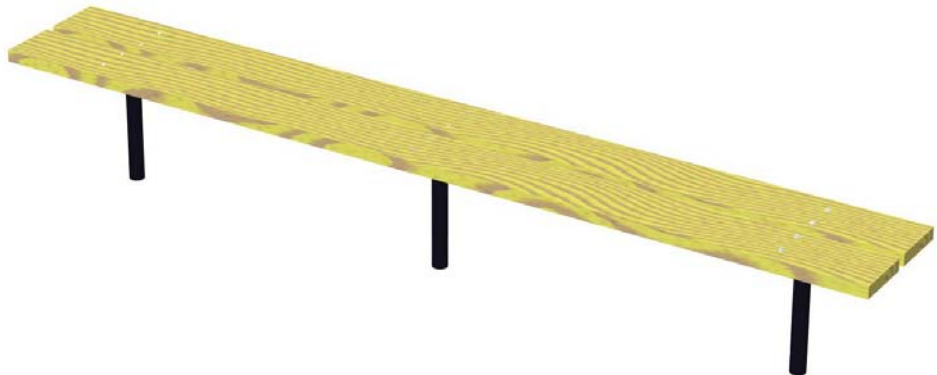

Description
PLAYERS BENCH ACQ 144

Footing mount