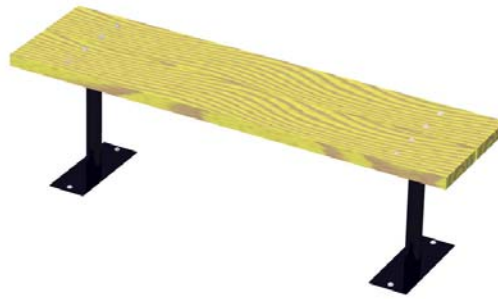

Park Accessories

Active Playground Equipment - Parts Catalogue - 2006

Description
PARK BENCH STEEL
Green thermo plastic
footing mount

Lengths
72"
96"

Description
PARK BENCH ACQ 72
Footing mount

Description
PARK BENCH ACQ 72
Grade Mount

Grade mount

Description
PLAYER'S BENCH ACQ 72
Footing Mount

Park Accessories

Active Playground Equipment - Parts Catalogue - 2006

Description
PLAYER'S BENCH ACQ 72
Grade Mount

Description
PLAYERS BENCH ACQ 96
Footing mount