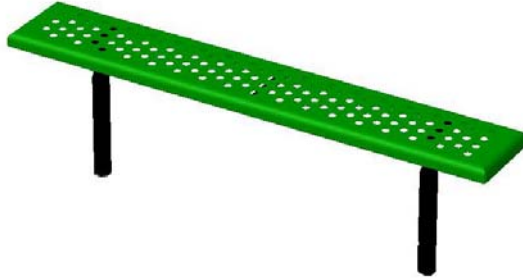

Park Accessories

Active Playground Equipment - Parts Catalogue - 2006

Description
PARK BENCH STEEL
Green thermo plastic
footing mount

Lengths
72"
96"

Description
PARK BENCH ACQ 72
Footing mount

Description
PARK BENCH ACQ 72
Grade Mount

Park Accessories

A c t i v e P l a y g r o u n d E q u i p m e n t - P a r t s C a t a l o g u e - 2 0 0 6

Description
PLAYER'S BENCH STEEL 72
Green thermo-plastic

Footing mount

Description
PLAYER'S BENCH STEEL 72
Green thermo-plastic

Grade mount

Description
PLAYER'S BENCH ACQ 72
Footing Mount

Park Accessories

Active Playground Equipment - Parts Catalogue - 2006

Description
PLAYER'S BENCH ACQ 72
Grade Mount

Description
PLAYERS BENCH ACQ 96
Footing mount

Description
MOON BENCH ACQ 120

Grade mount

Park Accessories

Active Playground Equipment - Parts Catalogue - 2006

Description
PICNIC TABLE STEEL 72
green thermo-plastic

Description
PEDESTAL PICNIC TABLE STEEL
green thermo-plastic
Footing mount