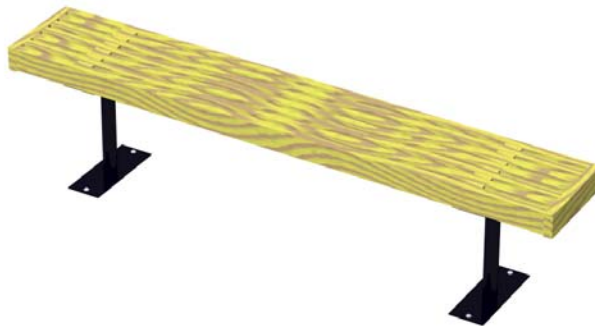

Park Accessories

Active Playground Equipment - Parts Catalogue - 2006

Description
PARK BENCH STEEL
Green thermo plastic
footing mount

Lengths
72"
96"

Description
PARK BENCH ACQ 72
Footing mount

Description
PARK BENCH ACQ 72
Grade Mount

Description
PLAYERS BENCH ACQ 144

Footing mount

Park Accessories

Active Playground Equipment - Parts Catalogue - 2006

Description
PLAYERS BENCH ACQ 144

Grade mount

Description
MOON BENCH ACQ 96

Footing mount

Description
MOON BENCH ACQ 120

Grade mount

Park Accessories

Active Playground Equipment - Parts Catalogue - 2006

Description
PICNIC TABLE STEEL 72
green thermo-plastic

Description
PEDESTAL PICNIC TABLE STEEL
green thermo-plastic
Footing mount