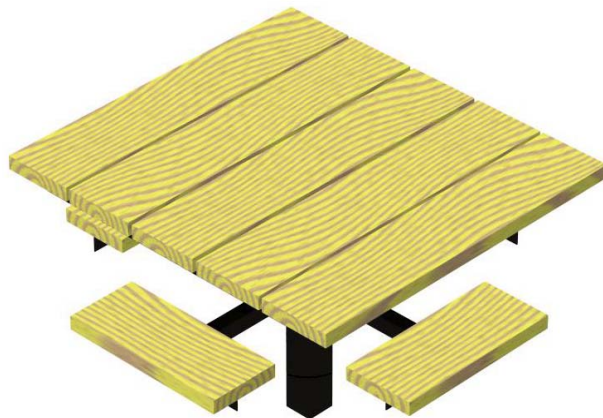

Description
PEDESTAL PICNIC TABLE ACQ
Footing mount