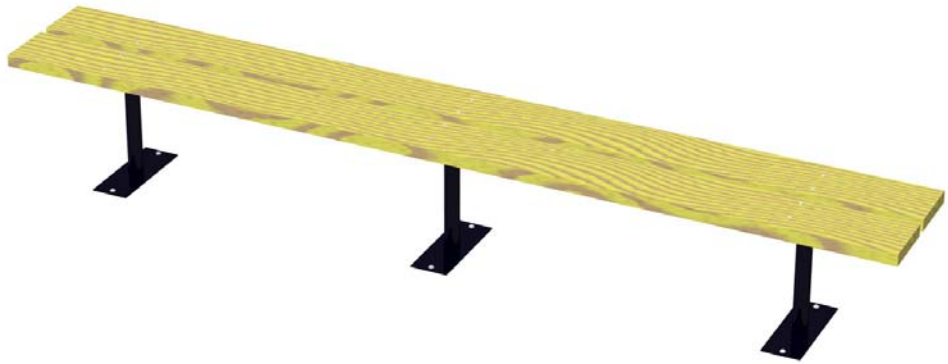

Park Accessories

Active Playground Equipment - Parts Catalogue - 2006

Description
PARK BENCH STEEL
Green thermo plastic
footing mount

Lengths
72"
96"

Description
PARK BENCH ACQ 72
Footing mount

Description
PARK BENCH ACQ 72
Grade Mount

Description
PLAYERS BENCH ACQ 144

Footing mount

Park Accessories

Active Playground Equipment - Parts Catalogue - 2006

Description
PLAYERS BENCH ACQ 144

Grade mount

Description
MOON BENCH ACQ 96

Footing mount

Description
MOON BENCH ACQ 120

Grade mount

Park Accessories

Active Playground Equipment - Parts Catalogue - 2006

Description
PICNIC TABLE STEEL 72
green thermo-plastic

Description
PEDESTAL PICNIC TABLE STEEL
green thermo-plastic
Footing mount