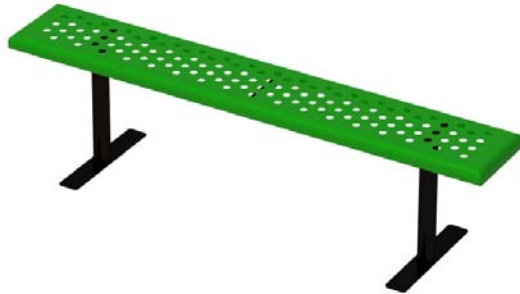

Park Accessories

Active Playground Equipment - Parts Catalogue - 2006

Description
PARK BENCH STEEL
Green thermo plastic
footing mount

Lengths
72"
96"

Description
PARK BENCH ACQ 72
Footing mount

Description
PARK BENCH ACQ 72
Grade Mount

Park Accessories

A c t i v e P l a y g r o u n d E q u i p m e n t - P a r t s C a t a l o g u e - 2 0 0 6

Description
PLAYER'S BENCH STEEL 72
Green thermo-plastic

Footing mount

Description
PLAYER'S BENCH STEEL 72
Green thermo-plastic

Grade mount

Description
PLAYER'S BENCH ACQ 72
Footing Mount

Park Accessories

Active Playground Equipment - Parts Catalogue - 2006

Description
PLAYER'S BENCH ACQ 72
Grade Mount

Description
PLAYERS BENCH ACQ 96
Footing mount

Description
MOON BENCH ACQ 120

Grade mount

Park Accessories

Active Playground Equipment - Parts Catalogue - 2006

Description
PICNIC TABLE STEEL 72
green thermo-plastic

Description
PEDESTAL PICNIC TABLE STEEL
green thermo-plastic
Footing mount