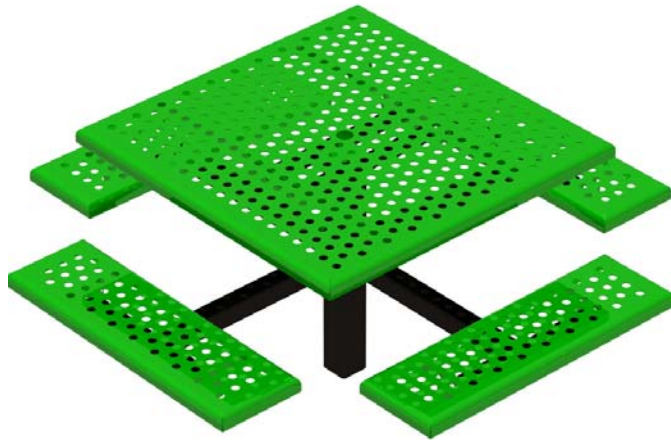

Park Accessories

Active Playground Equipment - Parts Catalogue - 2006

Description
PARK BENCH STEEL
Green thermo plastic
footing mount

Lengths
72"
96"

Description
PARK BENCH ACQ 72
Footing mount

Description
PARK BENCH ACQ 72
Grade Mount

Description
MOON BENCH ACQ 120

Grade mount

Park Accessories

Active Playground Equipment - Parts Catalogue - 2006

Description
PICNIC TABLE STEEL 72
green thermo-plastic

Description
PEDESTAL PICNIC TABLE STEEL
green thermo-plastic
Footing mount