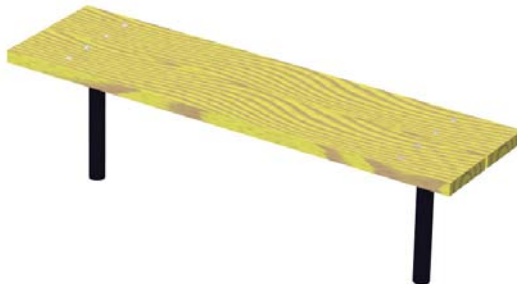

Description
PLAYER'S BENCH ACQ 72
Footing Mount