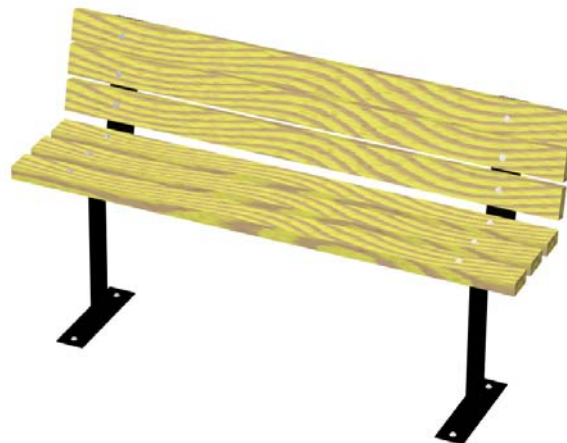

Park Accessories

Active Playground Equipment - Parts Catalogue - 2006

Description
PARK BENCH STEEL
Green thermo plastic
footing mount

Lengths
72"
96"

Description
PARK BENCH ACQ 72
Footing mount

Description
PARK BENCH ACQ 72
Grade Mount

Park Accessories

A c t i v e P l a y g r o u n d E q u i p m e n t - P a r t s C a t a l o g u e - 2 0 0 6

Description
PLAYER'S BENCH STEEL 72
Green thermo-plastic

Footing mount

Description
PLAYER'S BENCH STEEL 72
Green thermo-plastic

Description
MOON BENCH ACQ 120

Grade mount

Park Accessories

Active Playground Equipment - Parts Catalogue - 2006

Description
PICNIC TABLE STEEL 72
green thermo-plastic

Description
PEDESTAL PICNIC TABLE STEEL
green thermo-plastic
Footing mount