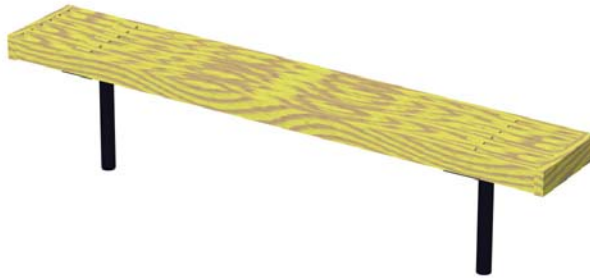

Park Accessories

Active Playground Equipment - Parts Catalogue - 2006

Description
PARK BENCH STEEL
Green thermo plastic
footing mount

Lengths
72"
96"

Description
PARK BENCH ACQ 72
Footing mount

Description
PARK BENCH ACQ 72
Grade Mount

Description
PLAYERS BENCH ACQ 144

Footing mount

Park Accessories

Active Playground Equipment - Parts Catalogue - 2006

Description
PLAYERS BENCH ACQ 144

Grade mount

Description
MOON BENCH ACQ 96

Footing mount

Description
MOON BENCH ACQ 120

Grade mount

Park Accessories

Active Playground Equipment - Parts Catalogue - 2006

Description
PICNIC TABLE STEEL 72
green thermo-plastic

Description
PEDESTAL PICNIC TABLE STEEL
green thermo-plastic
Footing mount