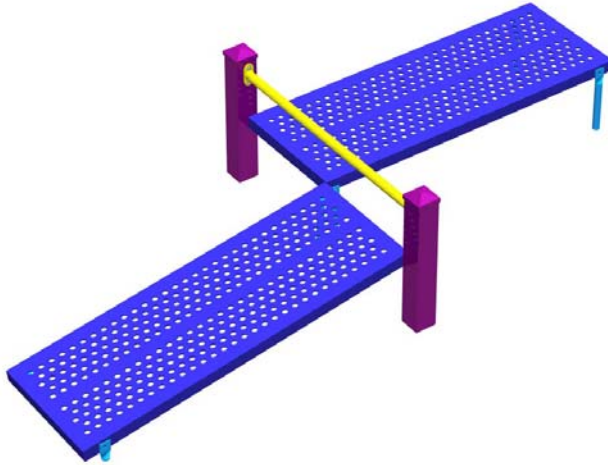

Sports Equipment

Active Playground Equipment - Parts Catalogue - 2006

Description
ABS BUILDER

Description
**BASKETBALL STANDARD
GOOSENECK POLE**

aluminum pole
aluminum backboard
chain net

1 only
basketball not included

Description
**BASKETBALL STANDARD
STRAIGHT POLE**

aluminum pole
aluminum backboard
chain net

1 only

Sports Equipment

A c t i v e P l a y g r o u n d E q u i p m e n t - P a r t s C a t a l o g u e - 2 0 0 6

Description
FUNBALL QUAD
four-square game basket
with post

Description
FUNBALL TRIPLE
three colour with post

Description
SHOT BALL

Sports Equipment

Description

TETHER BALL SET

complete with ball, rope
& detachable hardware and
post