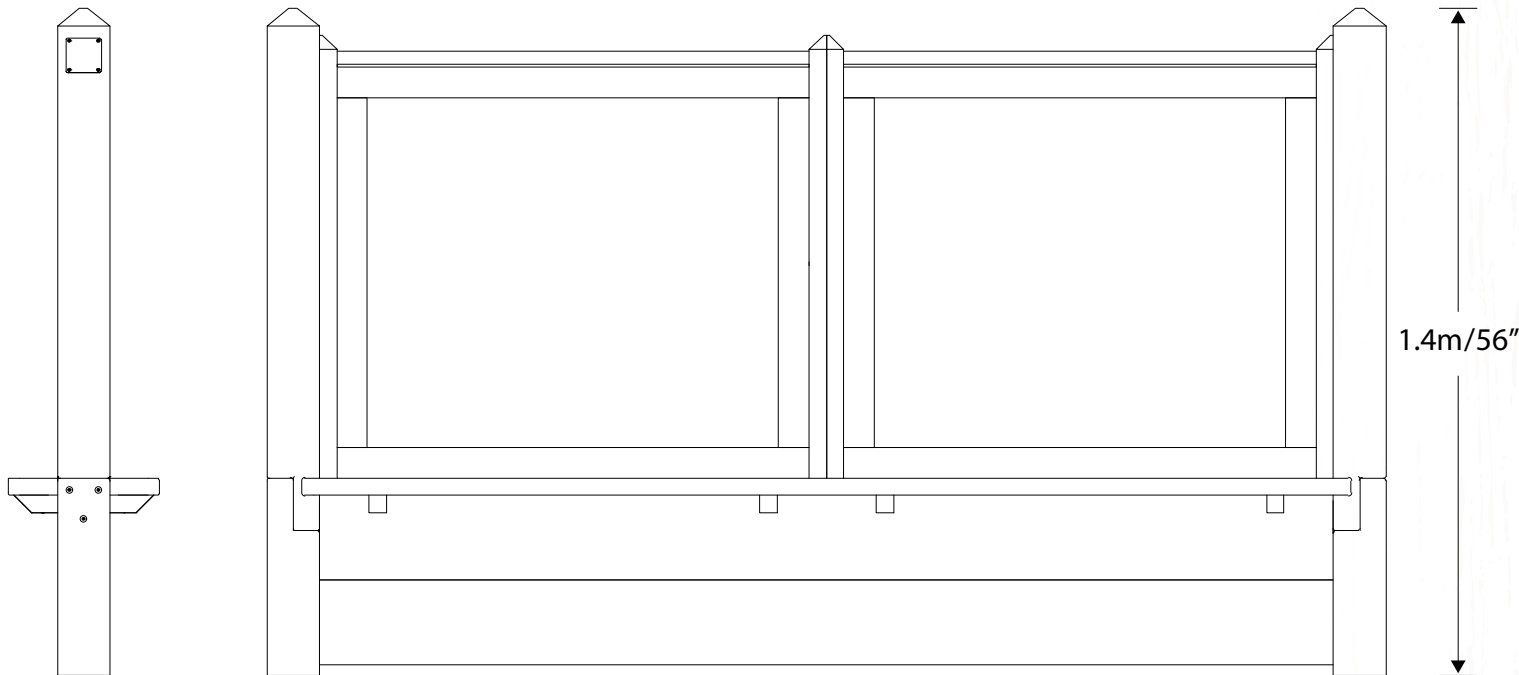

NATURAL PLAY PANELS

Chalkboard Panel Freestanding Deluxe

NAT-000123

Target Age
• 18 months to 5 years

Use Area
• 12.6 m² / 135.7 ft²

Installation Type
• Moderate

Estimated Weight
• 180 lb

Safety Surfacing
• Not Required

Dimensions
• ≈ 2.4m x 0.3m x 1.4m
• ≈ 96" x 13" x 56"

Materials
• Pressure Treated Lumber
• Cedar
• HDPE

Please contact APE for a site plan for your playground to ensure CSA compliance and spacing requirements.

Active Playground Equipment reserves the right to redesign, change or discontinue products without written notice. Products in our printed literature and detailed in our quotations may differ from what is available at the time an order is placed. Please check with your Active Playground representative to confirm that the product you will receive is what you are expecting.