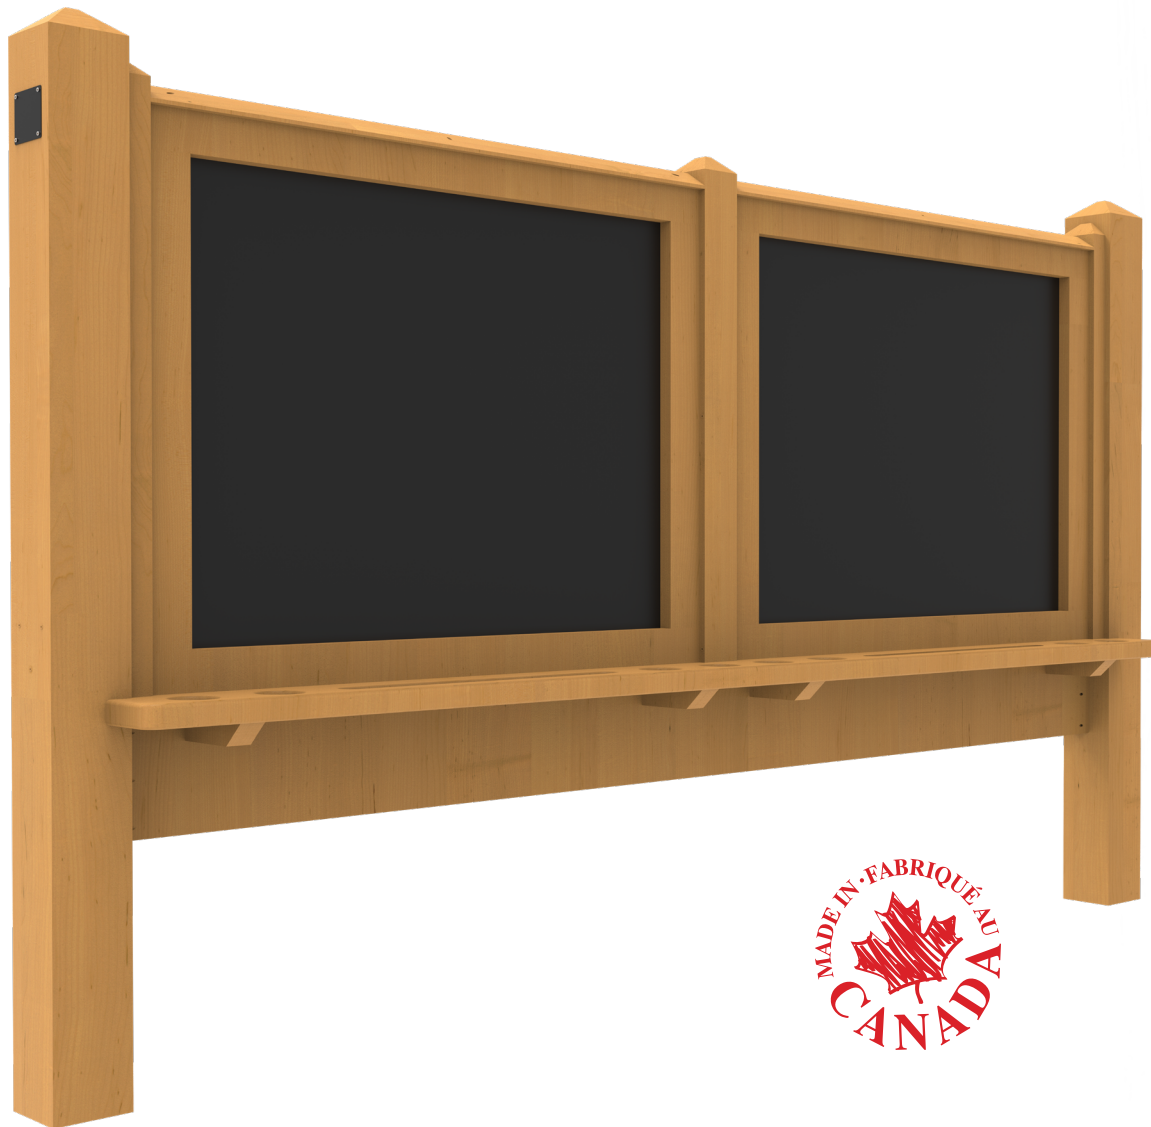

NATURAL PLAY PANELS

Chalkboard Panel Freestanding Deluxe

NAT-000123

- Wooden ledge for chalk storage during use
- Easy to clean with mild soap and water
- Double sided panels available

Another medium of expression for little artists, the chalkboard panel is constructed with a wooden tray for easy chalk storage. With simple soap and water clean-up, the chalkboard panel develops children's communication skills. With double-sided panels available, this component comes in both large and small options and can be freestanding or wall mounted. The chalkboard panel brings the classic childhood pastime of outdoor drawing to any playground.

NAT-000123

Target Age
• 18 months to 5 years

Use Area
• 12.6 m² / 135.7 ft²

Installation Type
• Moderate

Estimated Weight
• 180 lb

Safety Surfacing
• Not Required

Dimensions
• ≈ 2.4m x 0.3m x 1.4m
• ≈ 96" x 13" x 56"