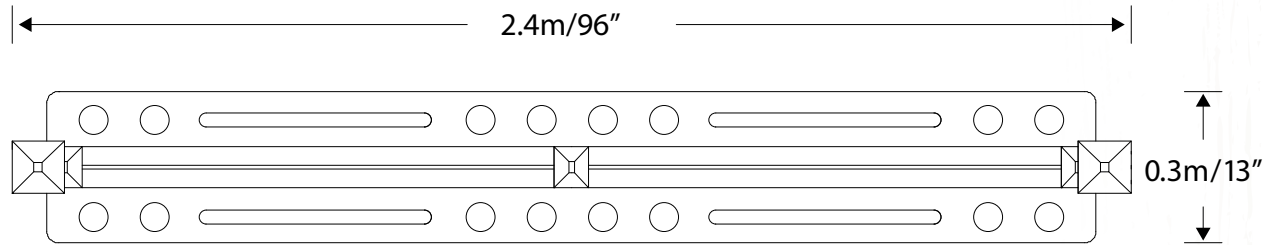

NATURAL PLAY PANELS

Chalkboard Panel Freestanding Deluxe

NAT-000123

Target Age
• 18 months to 5 years

Use Area
• 12.6 m² / 135.7 ft²

Installation Type
• Moderate

Estimated Weight
• 180 lb

Safety Surfacing
• Not Required

Dimensions
• ≈ 2.4m x 0.3m x 1.4m
• ≈ 96" x 13" x 56"

Materials
• Pressure Treated Lumber
• Cedar
• HDPE

Please contact APE for a site plan for your playground to ensure CSA compliance and spacing requirements.

Active Playground Equipment reserves the right to redesign, change or discontinue products without written notice. Products in our printed literature and detailed in our quotations may differ from what is available at the time an order is placed. Please check with your Active Playground representative to confirm that the product you will receive is what you are expecting.