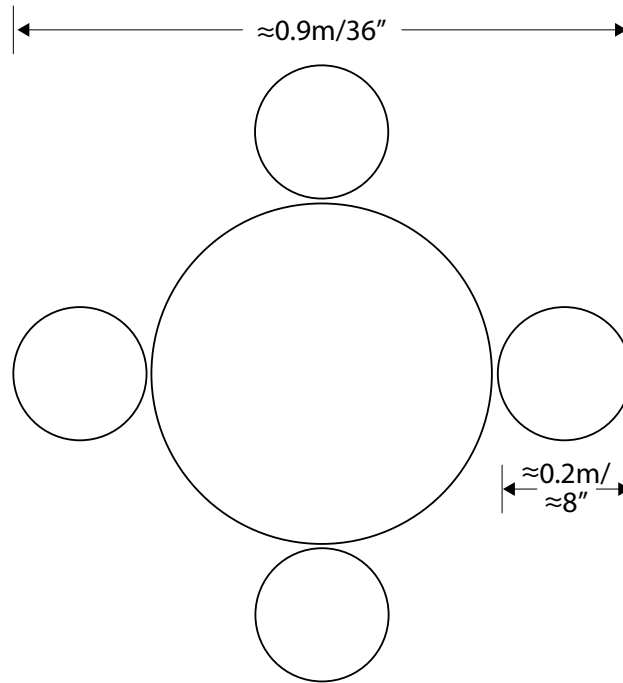

SITE FURNISHING Log Table & Chairs

NAT-000048