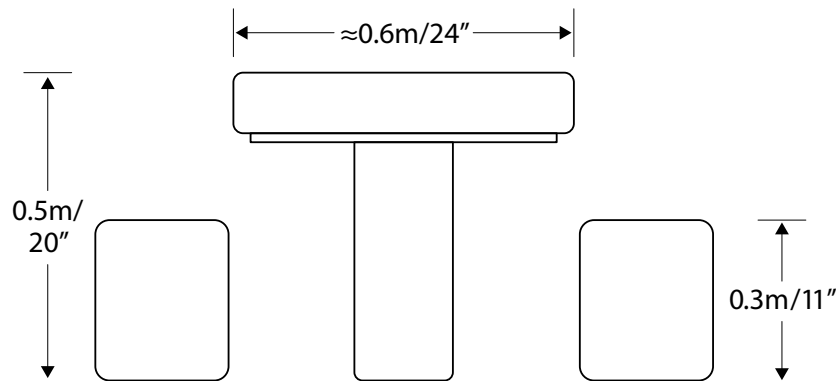

# SITE FURNISHING Log Table & Chairs

NAT-000048

**Target Age**  
18 months to 5 years

**Use Area**  
• 6.69 m<sup>2</sup> / 72 ft<sup>2</sup>

**Installation Type**  
• Easy

**Estimated Weight**  
• 350 lb

**Safety Surfacing**  
• Not Required

**Dimensions**  
• ≈ 0.9m x 0.9m x 0.5m  
• ≈ 36" x 36" x 20"

**Materials**  
• Raw Lumber  
• Pressure Treated

**Please contact APE for a site plan for your playground to ensure CSA compliance and spacing requirements.**