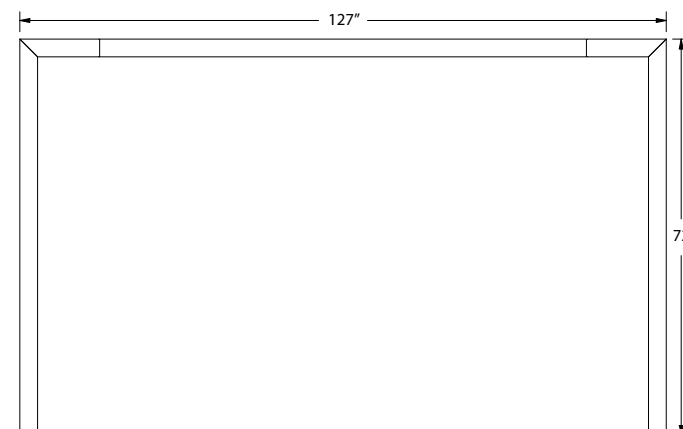

Soccer Net

FRE-000069

Use Zone

Colours

See APE Colour Chart for colour options.

Specifications

CSA Age Category: N/A

Use Zone Area: N/A

Use Zone Dimensions: N/A

Use Zone Perimeter: N/A

CSA Fall Height: N/A

Product Dimensions: Length: 127" | Width: 5" | Height: 72"

Please contact APE for a site specific plan for your playground to ensure compliance with spacing requirements.