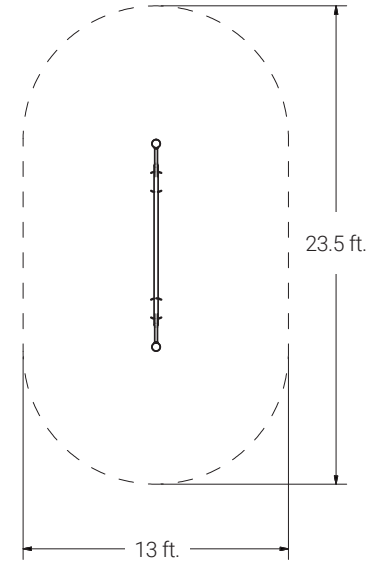

FREESTANDING CLIMBERS

Spidernet (Steel)

Use Zone

Colours

See "APE Steel Colour Chart" for colour options.

Specifications

CSA Age Category: 5 yrs. to 12 yrs.

Use Zone Area: 268 Sq. Ft.

Use Zone Dimensions: 23.5 Ft. x 13 Ft.

Use Zone Perimeter: 73 Ln. Ft.

CSA Fall Height: 11.5 Ft.

Climbing play component that encourages shared play activities

Product Dimensions: Length: 124.5" | Width: 5" | Height: 103.25" **Users:**