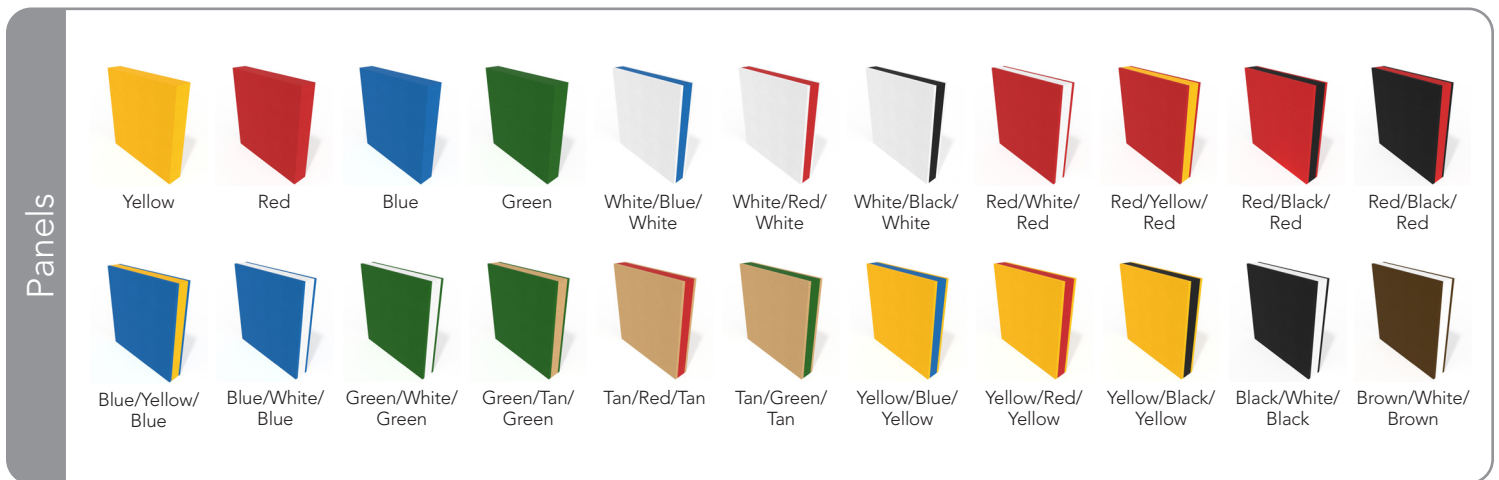

# Active Playground Colour Options

February 2021